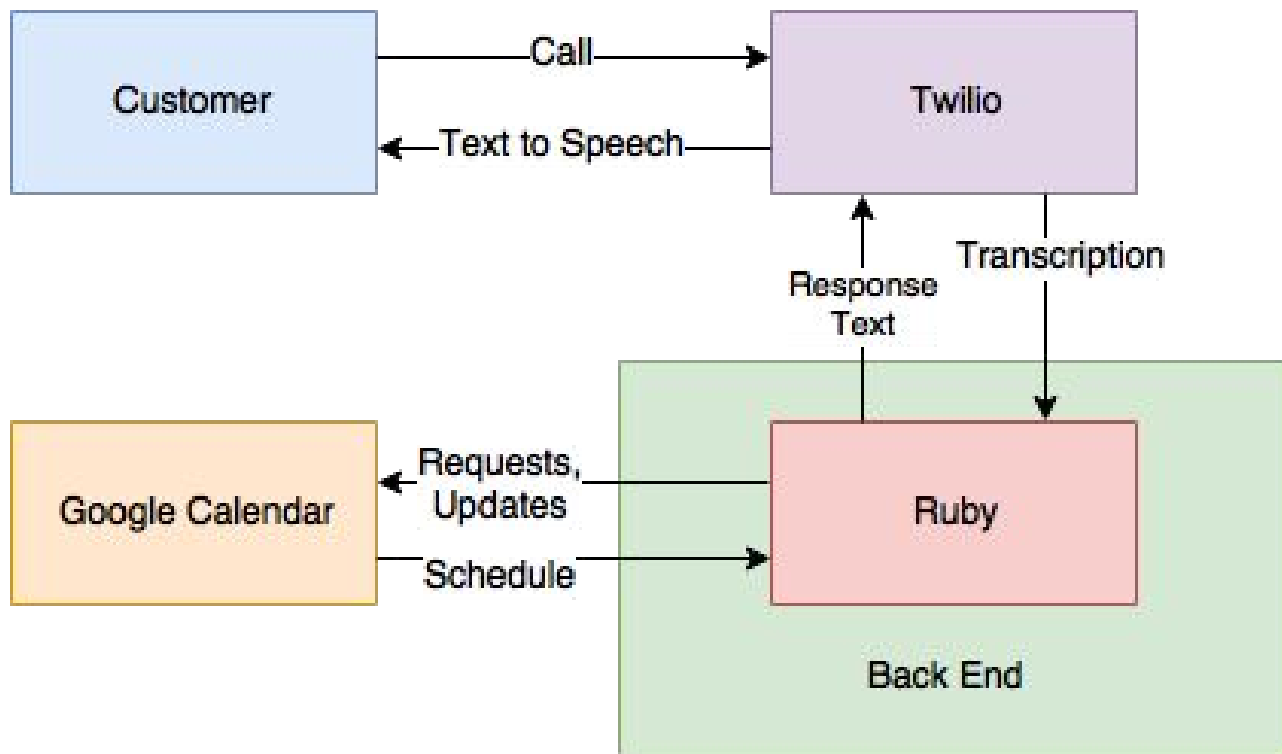

Schrute Farms

Pam - Virtual Secretary

Motivation

Who is Pam?

- A default voice assistant secretary
- Capable of scheduling appointments
- Answer general questions

Technologies Used

- Ruby
 - Sinatra - web server
 - RSpec - testing
- Twilio Programmable Speech API
 - Transcription
 - Speech-to-Text
- Google Calendar API
- Travis CI
- Docker
- Heroku

Solution Design

Customers before Pam

Demo

Customers after Pam

Future Plans

- Database for better information storage
 - Push software as a service aspect
- Web App for businesses so they can fully customize Pam to their liking
 - Admin dashboard
- Natural Language Processing for better speech recognition