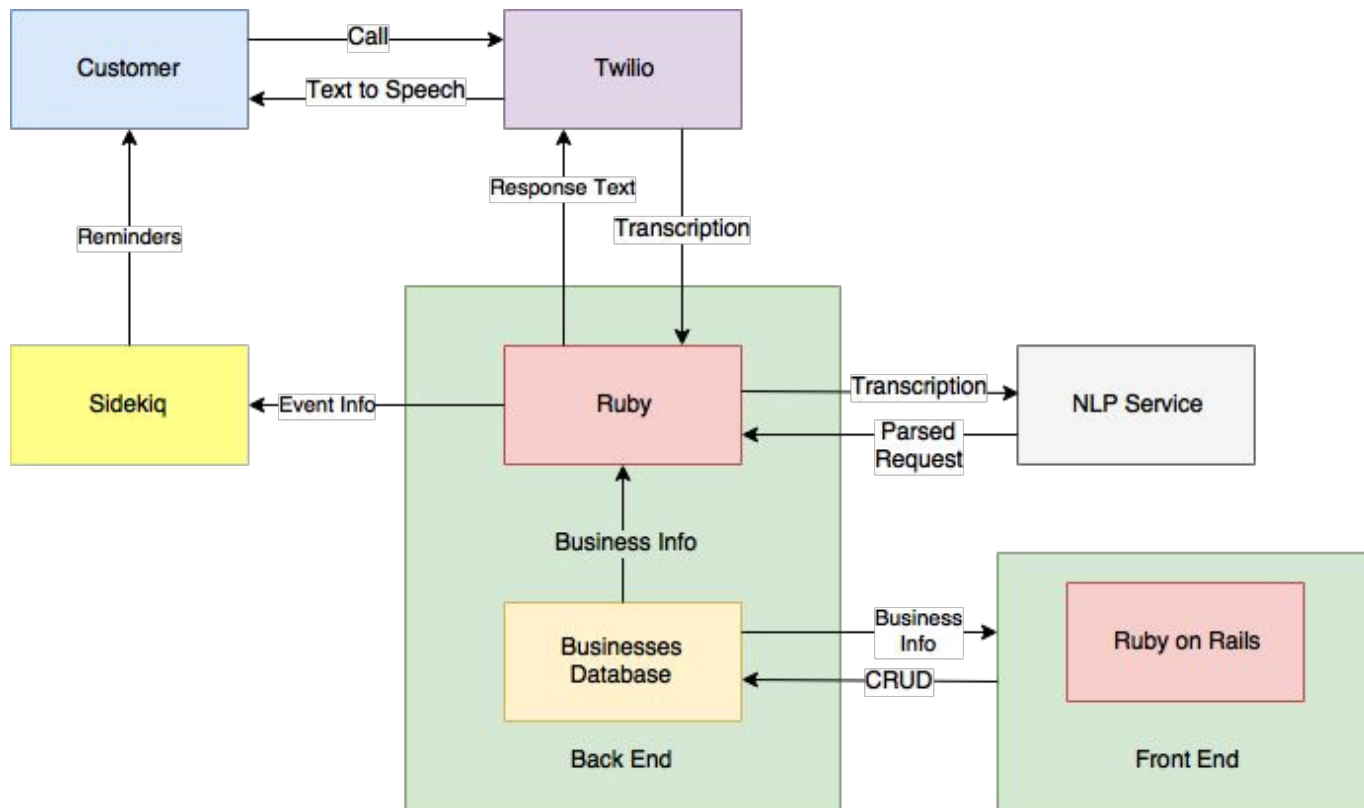

Schrute Farms

Pam - Virtual Secretary

Motivation

Who is Pam?

- A default voice assistant secretary
- Capable of scheduling appointments
- Answer general questions

Technologies Used

- Ruby
 - Sinatra - web server
 - RSpec - testing
- Twilio Programmable Speech API
 - Transcription
 - Speech-to-Text
- Google Calendar API
- Travis CI
- Docker
- Heroku

Solution Design

Customers before Pam

Demo

Customers after Pam

Future Plans

- Database for better information storage
 - Push software as a service aspect
- Web App for businesses so they can fully customize Pam to their liking
 - Admin dashboard
- Natural Language Processing for better speech recognition

Future Plans

Future Plans

Questions?