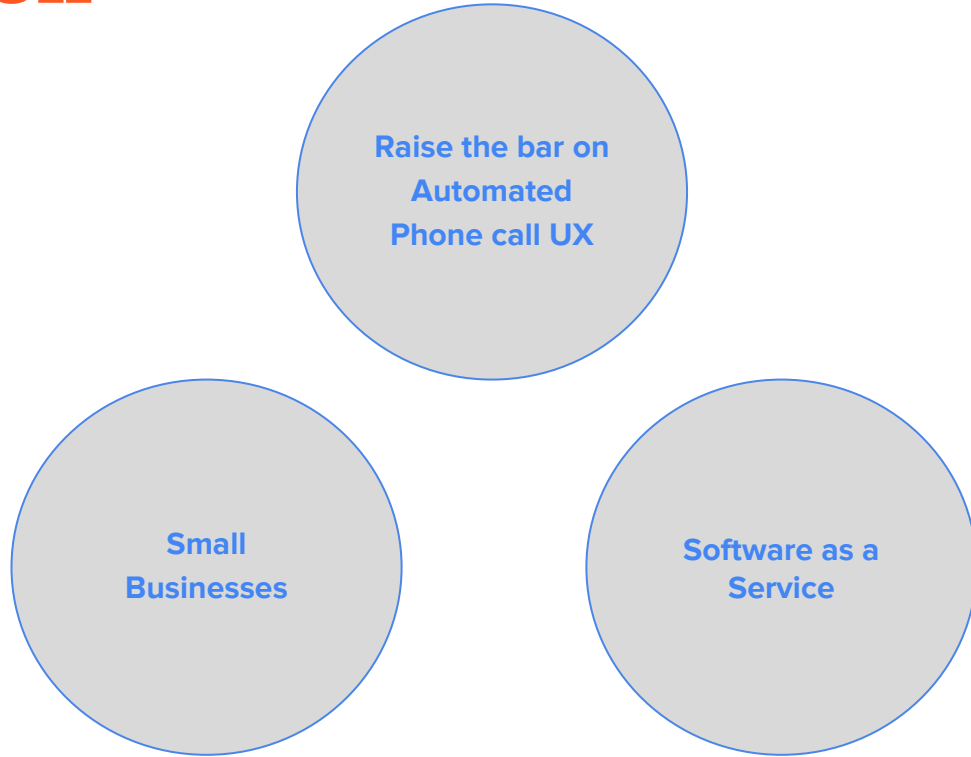

Schrute Farms

Pam - Virtual Secretary

Motivation

Who is Pam?

- A default voice assistant secretary
- Capable of scheduling appointments
- Answer general questions

Technologies Used

- Ruby
 - Sinatra - web server
 - RSpec - testing
- Twilio Programmable Speech API
 - Transcription
 - Speech-to-Text
- Google Calendar API
- Travis CI
- Docker
- Heroku

Solution Design

Customers before Pam

Demo

Customers after Pam

Future Plans

- Database for better information storage
 - Push software as a service aspect
- Web App for businesses so they can fully customize Pam to their liking
 - Admin dashboard
- Natural Language Processing for better speech recognition