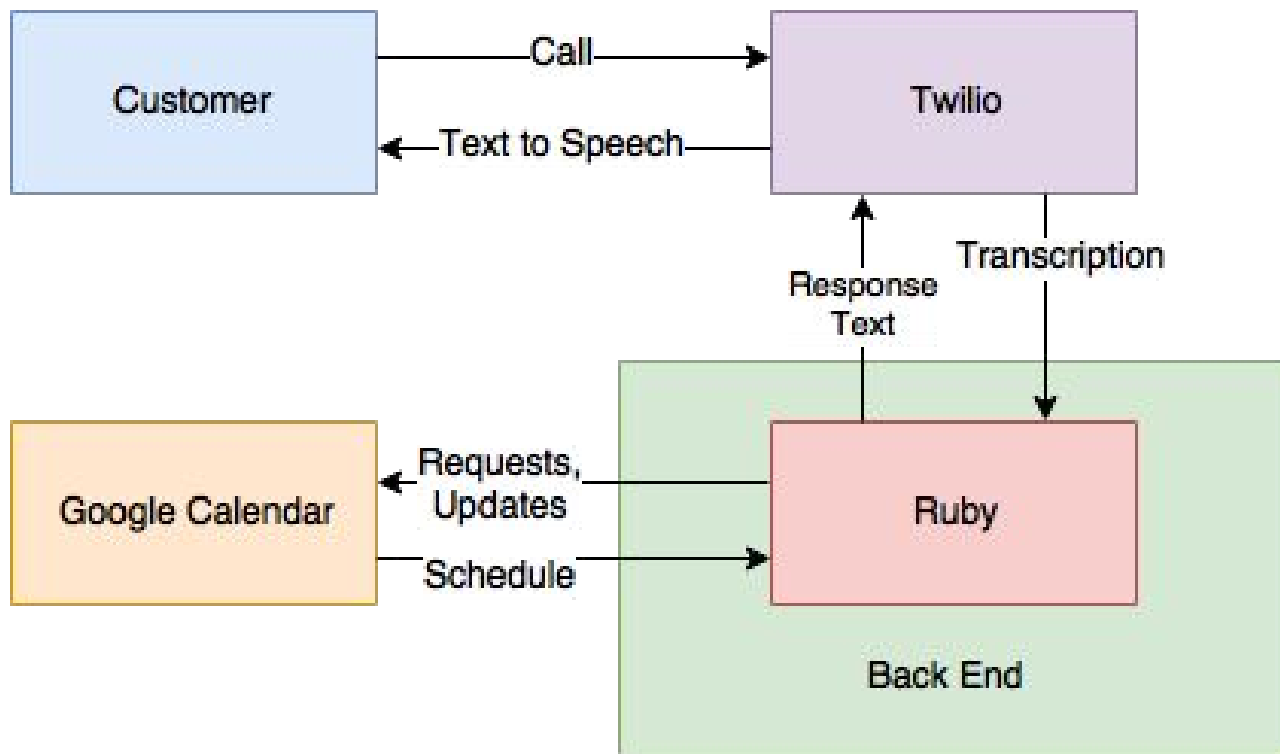

Future Plans