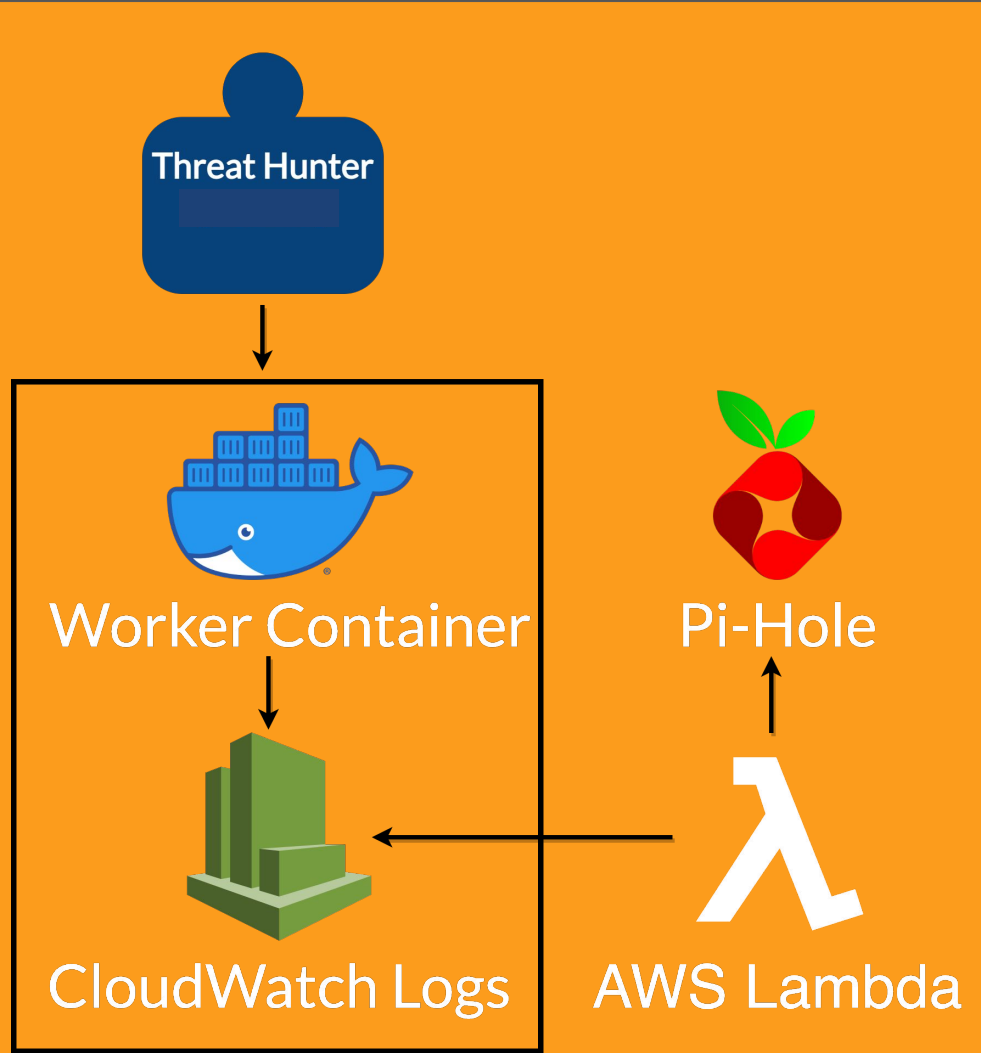

n

TackleBox

Team Binary Bros

Brice Redmond, Sam Pettus, Chris Garsia,
Eric Guerrero, Ori Mizrahi

Phishing Attacks

Eric Guerrero

Investment Manager at Bultan Banking

Bultan Banking

Bultan Banking
Est. 1988

Impact of Phishing

- Data breaches, bankruptcy, loss of reputation
- **\$6 Trillion** are lost annually due to cybercrime

Phishing Demo With TackleBox

Blocking on Wi-Fi

Industry standard
architecture using
syslogs

Behind the Scenes of a Threat Hunter

Risk Analysis - Implementation

Computer Vision Analysis

Bultan Banking

Bultan Banking
Est. 1988

SSIM-Pillow

Using AWS Lambda

One lambda function
for each lookalike domain

Worker Container

Scan Time Impact

Analysis on 200 lookalikes from Google.com:

Human: **8 Hours**

TackleBox: **3 Minutes**

Innovation for All

- Ensure safety at business level
- Reduce ability for human error
- Huge potential savings for Business