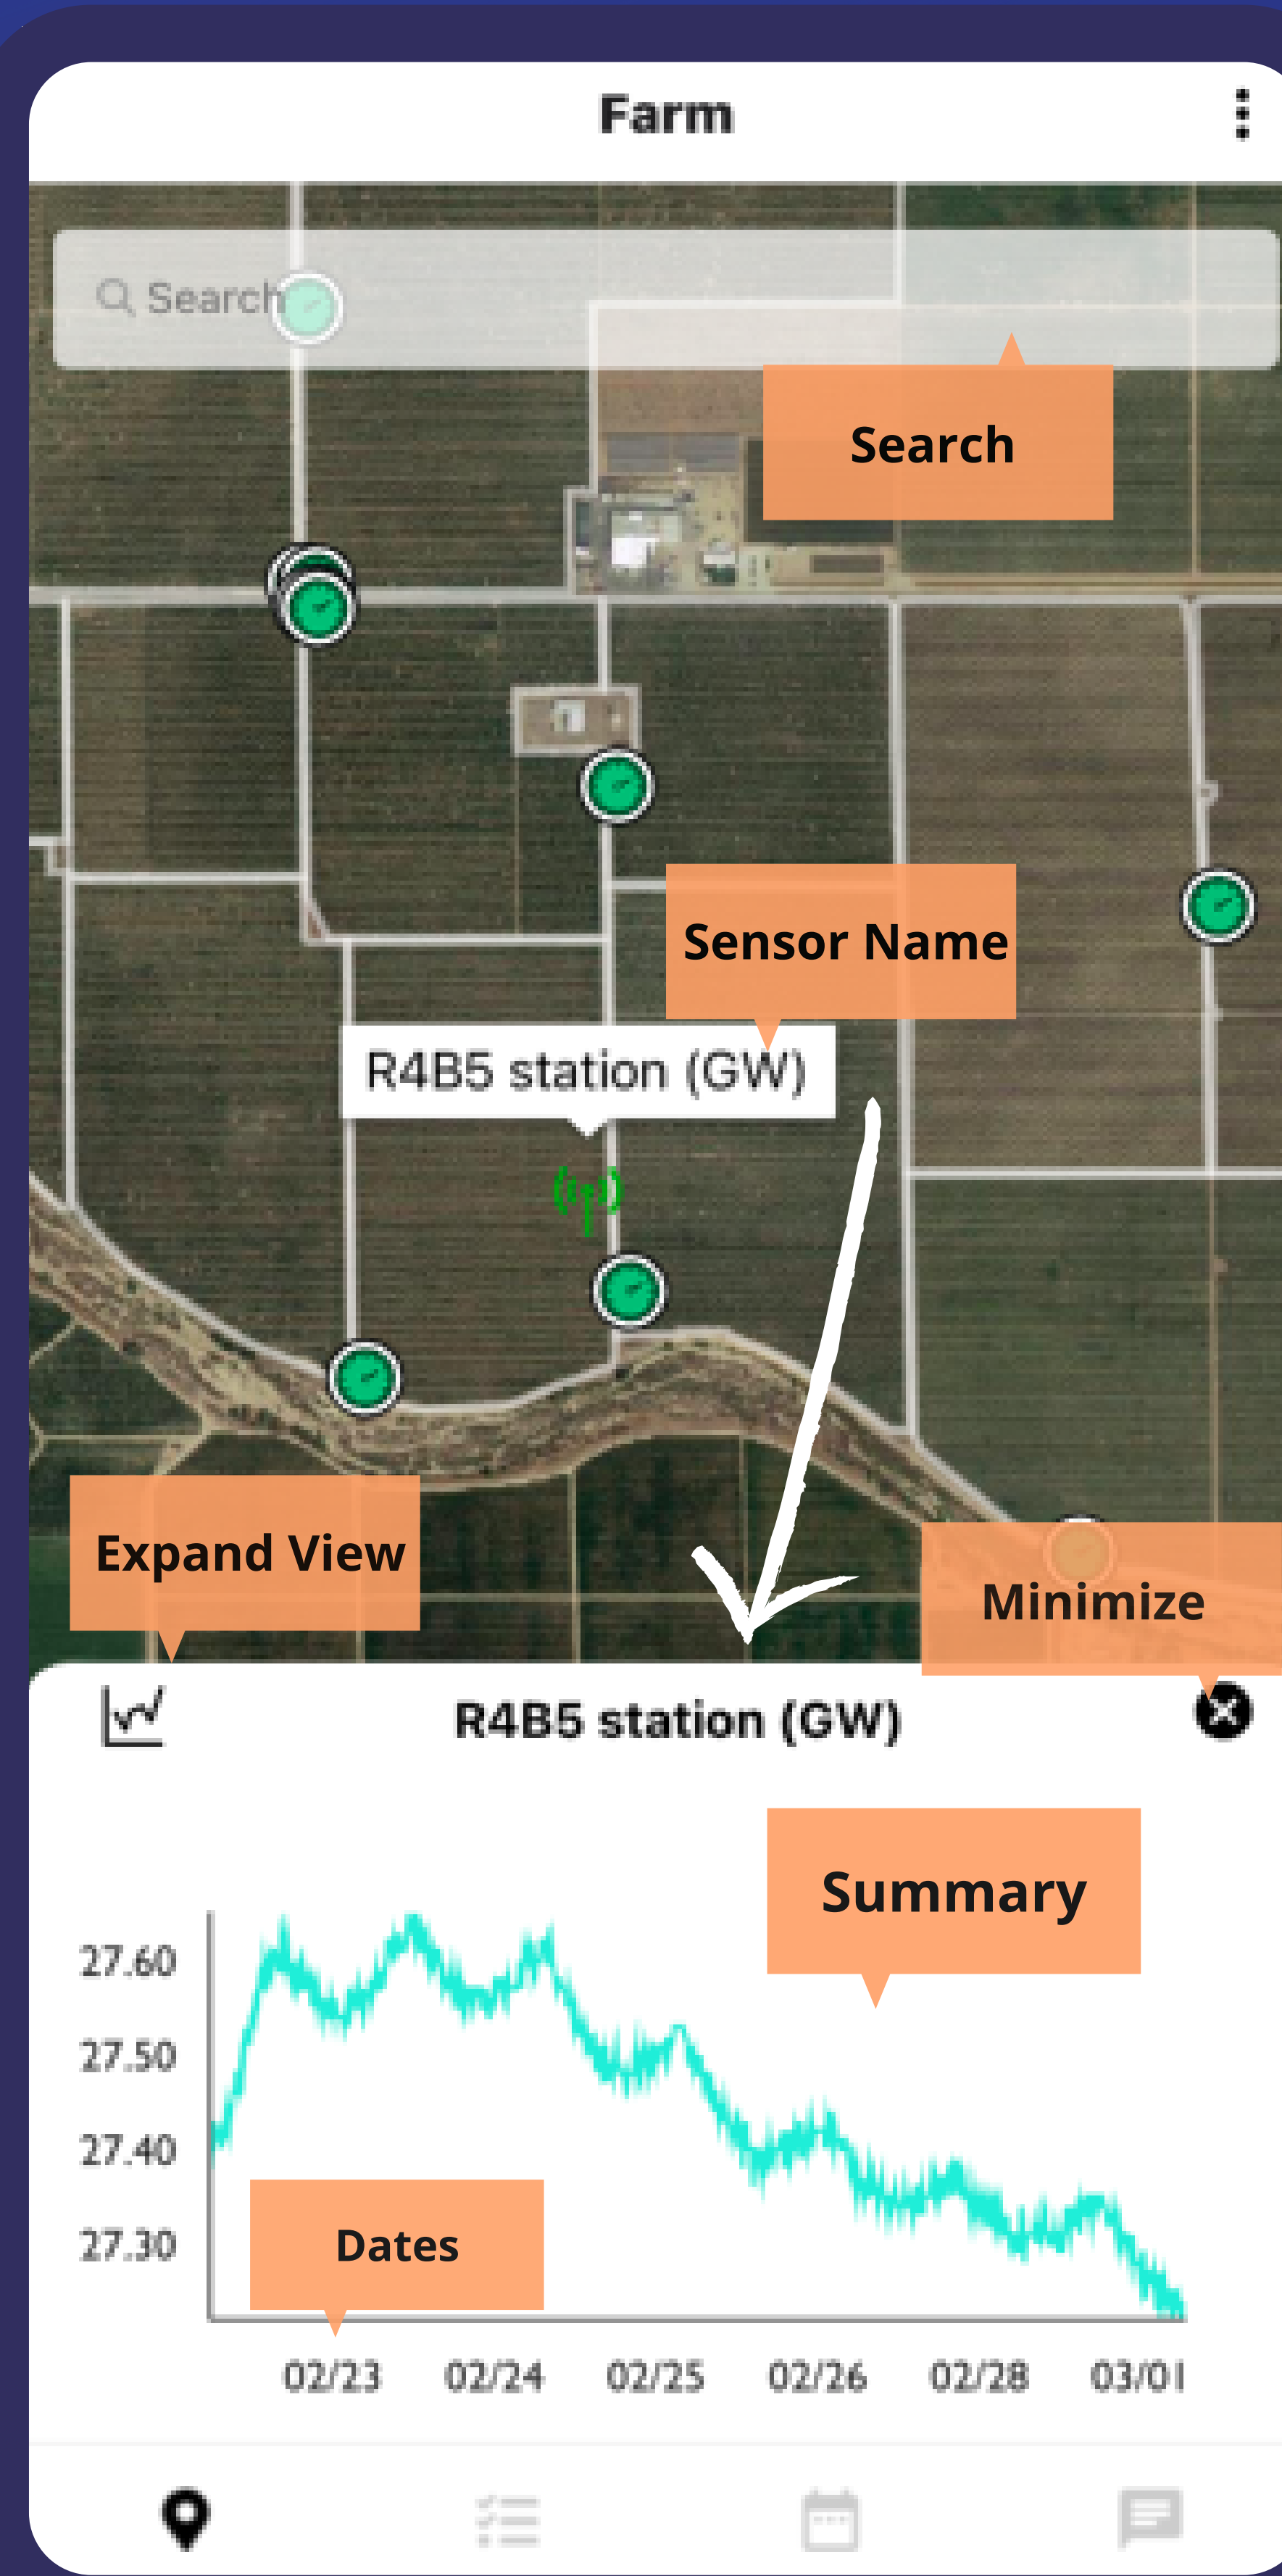

Motivation

- Resource efficiency
- Optimized irrigation
- Better communication among agronomists, ranch managers, farmers

Solution

- On-farm sensor integration
- Intuitive charts
- Robust data tracking
- Option to inspect in detail

Innovation

- AI for Precision Agriculture
- Real time data
- Organized tasks and messages in one place

Architecture